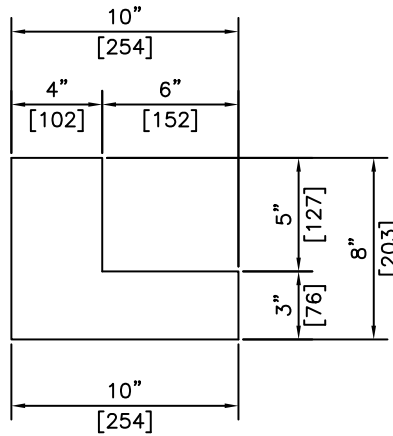

ISOMETRIC

SECTION

NOTES:

1) 25 MPa @ 28 DAYS

REVISED: FEB 16 2005

 KON KAST products (2005) Ltd. "Committed To Quality And Service"	3440 UNIVERSITY WAY KELOWNA B.C. V1V 1V9 PH: (250)765-1423 FX: (250)765-0820	BY: BMR DATE: FEB 16 05 SCALE: NTS	SALMO CURB	ITEM NO. 901S