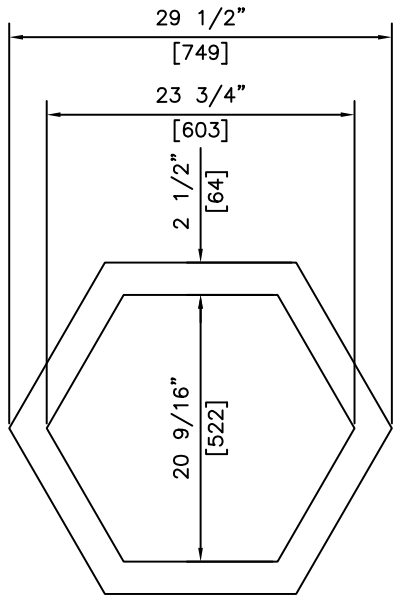

ISOMETRIC

NOTE:
2 - $\phi 1/2"$ (13) ARE LOCATED ON
INSIDE OF FLOWER POT FOR LIFTING

TOP VIEW

$\phi 1"$ (25)
DRAIN HOLE

BOTTOM VIEW

ITEM No.	DESCRIPTION
1743E12	POURED TO A 12" HEIGHT
1743E24	AS SHOWN
1743E36	POURED TO A 36" HEIGHT

REVISED: MAR 22 2005

NOTES:

1) 27.6MPa @ 28 DAYS

KON KAST

products (2005) Ltd.
"Committed To Quality And Service"

3440 UNIVERSITY WAY
KELOWNA B.C.
V1V 1V9
PH: (250)765-1423
FX: (250)765-0820

BY: PKR

DATE: MAR 25 05

SCALE: NTS

**SMALL HEXAGON
FLOWER
POT**

ITEM NO.

1743E24