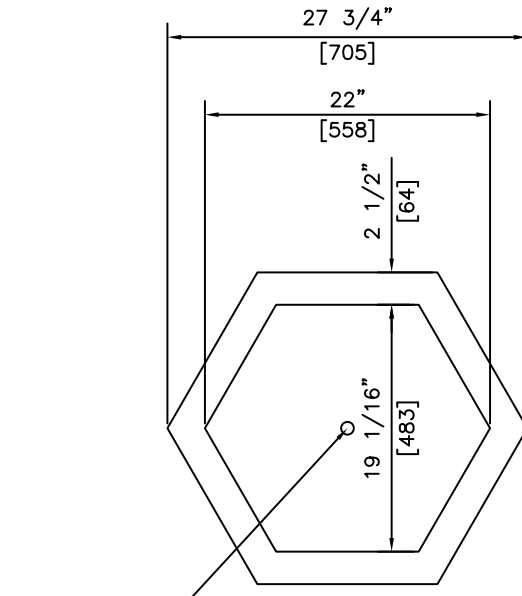

ISOMETRIC

NOTE:
2 - $\phi 1/2"$ (13) ARE LOCATED ON
INSIDE OF FLOWER POT FOR LIFTING

TOP VIEW

$\phi 1"$ (25)
DRAIN HOLE

BOTTOM VIEW

ITEM No.	DESCRIPTION
1743E12	POURED TO A 12" HEIGHT
1743E24	AS SHOWN
1743E36	POURED TO A 36" HEIGHT

REVISED: MAR 22 2005

NOTES:

1) 27.6MPa @ 28 DAYS

KON KAST

products (2005) Ltd.
"Committed To Quality And Service"

3440 UNIVERSITY WAY
KELOWNA B.C.
V1V 1V9
PH: (250)765-1423
FX: (250)765-0820

BY: PKR

DATE: MAR 25 05

SCALE: NTS

**SMALL HEXAGON
FLOWER
POT**

ITEM NO.

1743E24