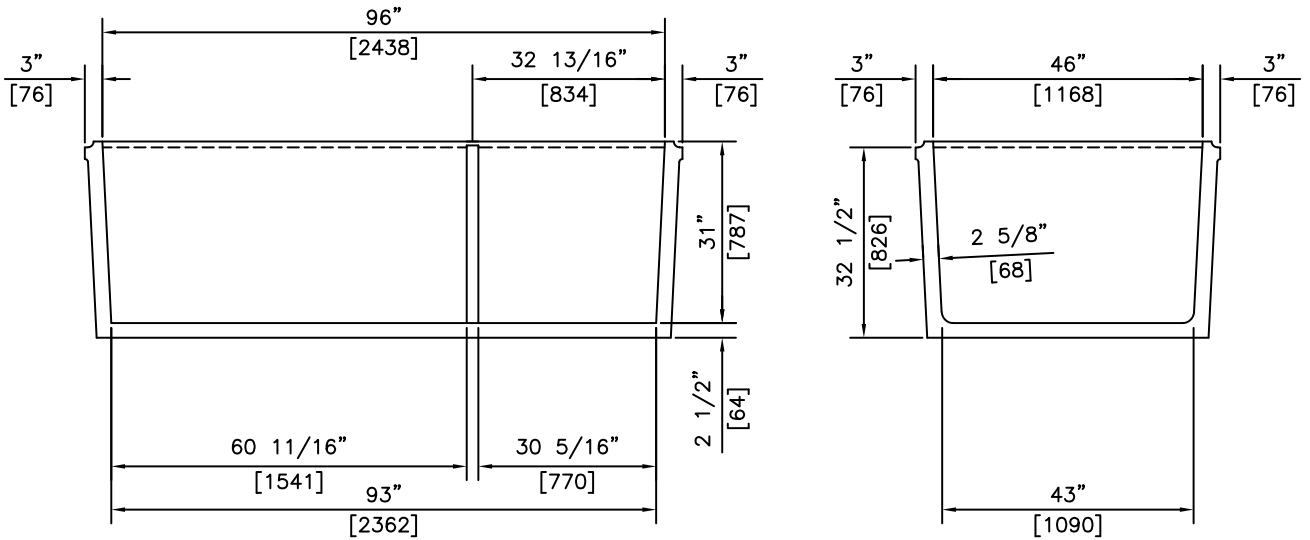

ISOMETRIC

SECTIONS

NOTES:

1) 32 MPa @ 28 DAYS

REVISED: MAR 28 2006

"Committed To Quality And Service"

KON KAST

products (2005) Ltd.

3440 UNIVERSITY WAY
KELOWNA B.C.
V1V 1V9

PH: (250)765-1423

FX: (250)765-0820

BY: PKR

DATE: APR 29 05

SCALE: NTS

**750 GAL. SEPTIC BTM
TWO PIECE
TWO COMPARTMENT**

ITEM NO.