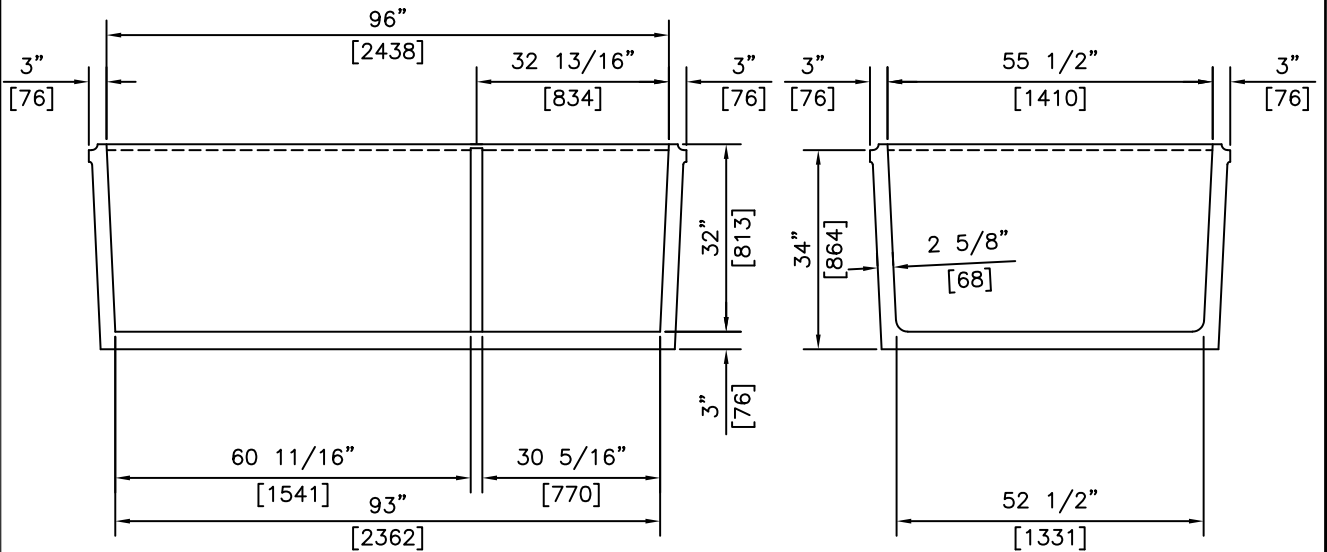

ISOMETRIC

SECTIONS

NOTES:

1) 32 MPa @ 28 DAYS

REVISED: MAR 27 2006

"Committed To Quality And Service"

KON KAST

products (2005) Ltd.

3440 UNIVERSITY WAY
KELOWNA B.C.
V1V 1V9

PH: (250)765-1423
FX: (250)765-0820

BY: PKR

DATE: APR 29 05

SCALE: NTS

**1000 GAL. SEPTIC BTM
TWO PIECE
TWO COMPARTMENT**

ITEM NO.

176B