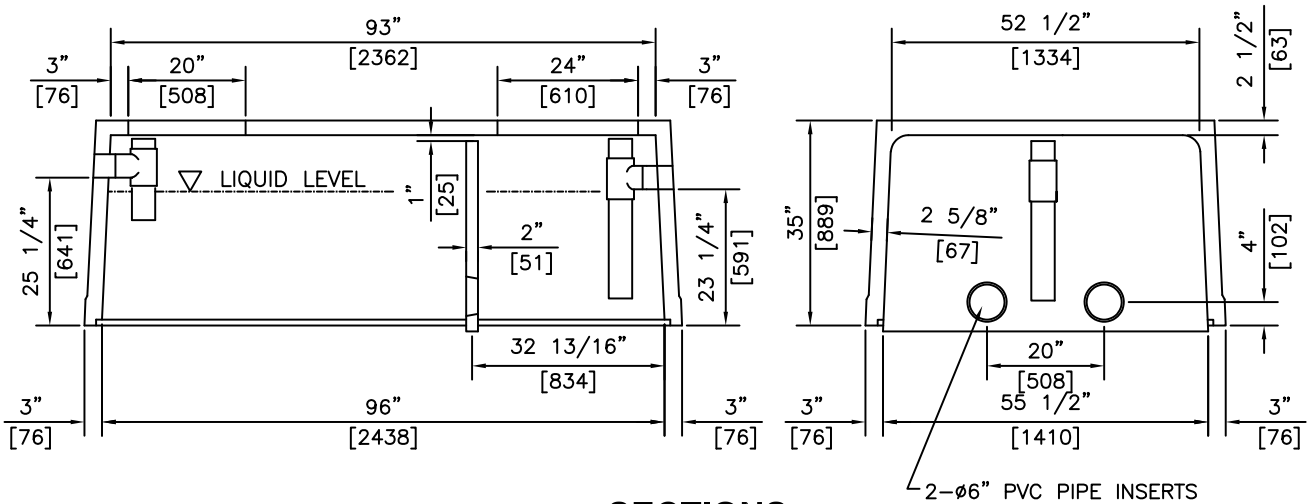

ISOMETRIC

SECTIONS

NOTES:

1) 32 MPa @ 28 DAYS

REVISED: MAR 31 2006

 <p>KON KAST products (2005) Ltd. "Committed To Quality And Service"</p>	3440 UNIVERSITY WAY KELOWNA B.C. V1V 1V9 PH: (250)765-1423 FX: (250)765-0820	BY: PKR DATE: APR 29 05 SCALE: NTS	1000 GAL. SEPTIC TOP TWO PIECE TWO COMPARTMENT	ITEM NO. 176T