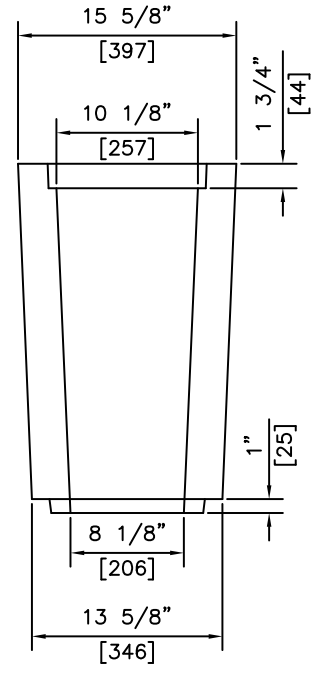

ISOMETRIC

SECTION

SECTION

NOTES:
 1) 27.6 MPa @ 28 DAYS

REVISED: MAY 3 2006

 KON KAST products (2005) Ltd. "Committed To Quality And Service"	3440 UNIVERSITY WAY KELOWNA B.C. V1V 1V9 PH: (250)765-1423 FX: (250)765-0820	BY: PKR DATE: MAR 11 05 SCALE: NTS	24" BROOKS BOX RISER	ITEM NO. 1482