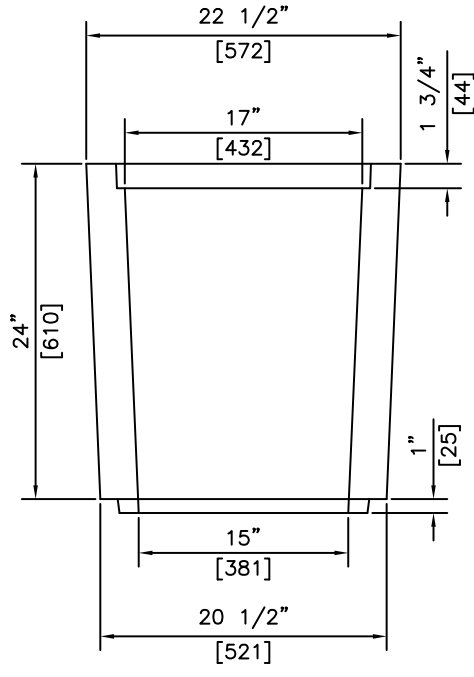

ISOMETRIC

SECTION

SECTION

NOTES:
 1) 27.6 MPa @ 28 DAYS

REVISED: MAY 3 2006

 KON KAST products (2005) Ltd. "Committed To Quality And Service"	3440 UNIVERSITY WAY KELOWNA B.C. V1V 1V9 PH: (250)765-1423 FX: (250)765-0820	BY: PKR DATE: MAR 11 05 SCALE: NTS	24" BROOKS BOX RISER	ITEM NO. 1482